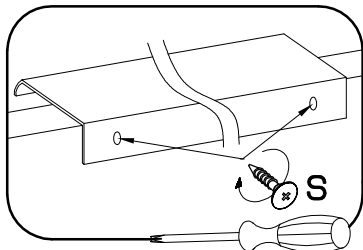

3

45 G-72 1F

±35/0mm HG [CD] 2	±3.5x13mm P5 4	±7/2mm J5 2

4

VARIANT HIGH GLOSS