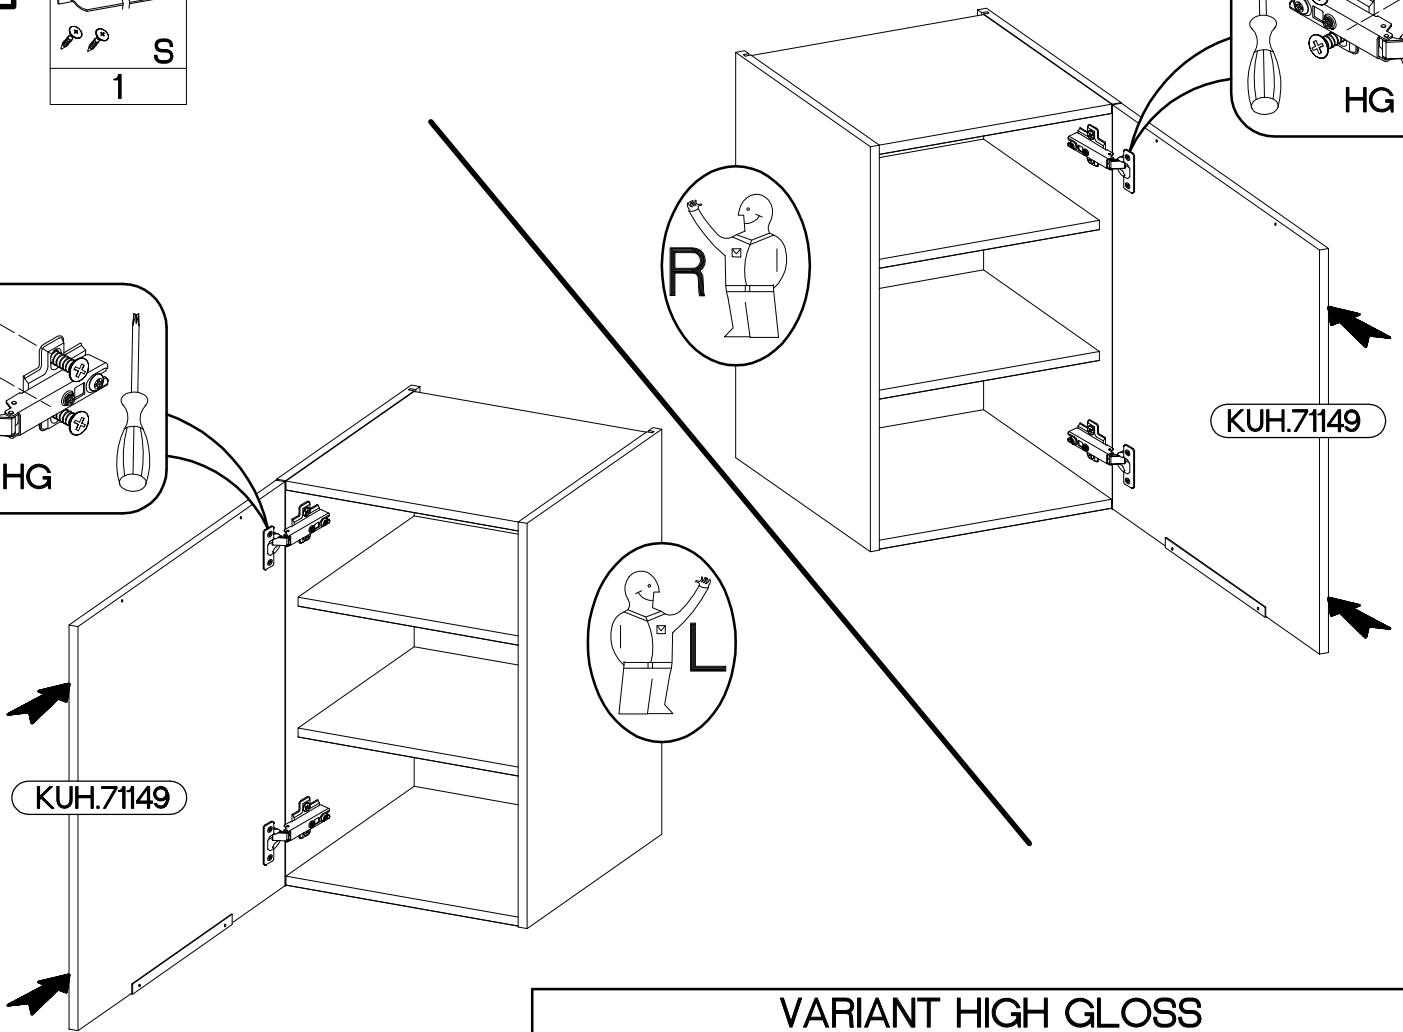

3

45 G-72 1F

±35/0mm HG [CD] 2	±3.5x13mm P5 4	±7/2mm J5 2

4

VARIANT HIGH GLOSS